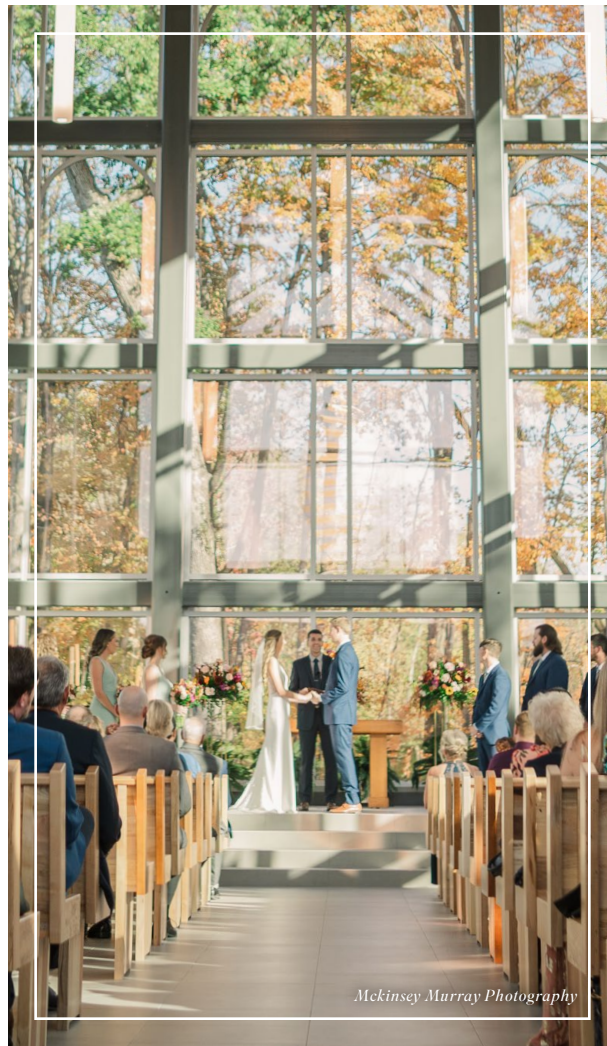

Mckinsey Murray Photography